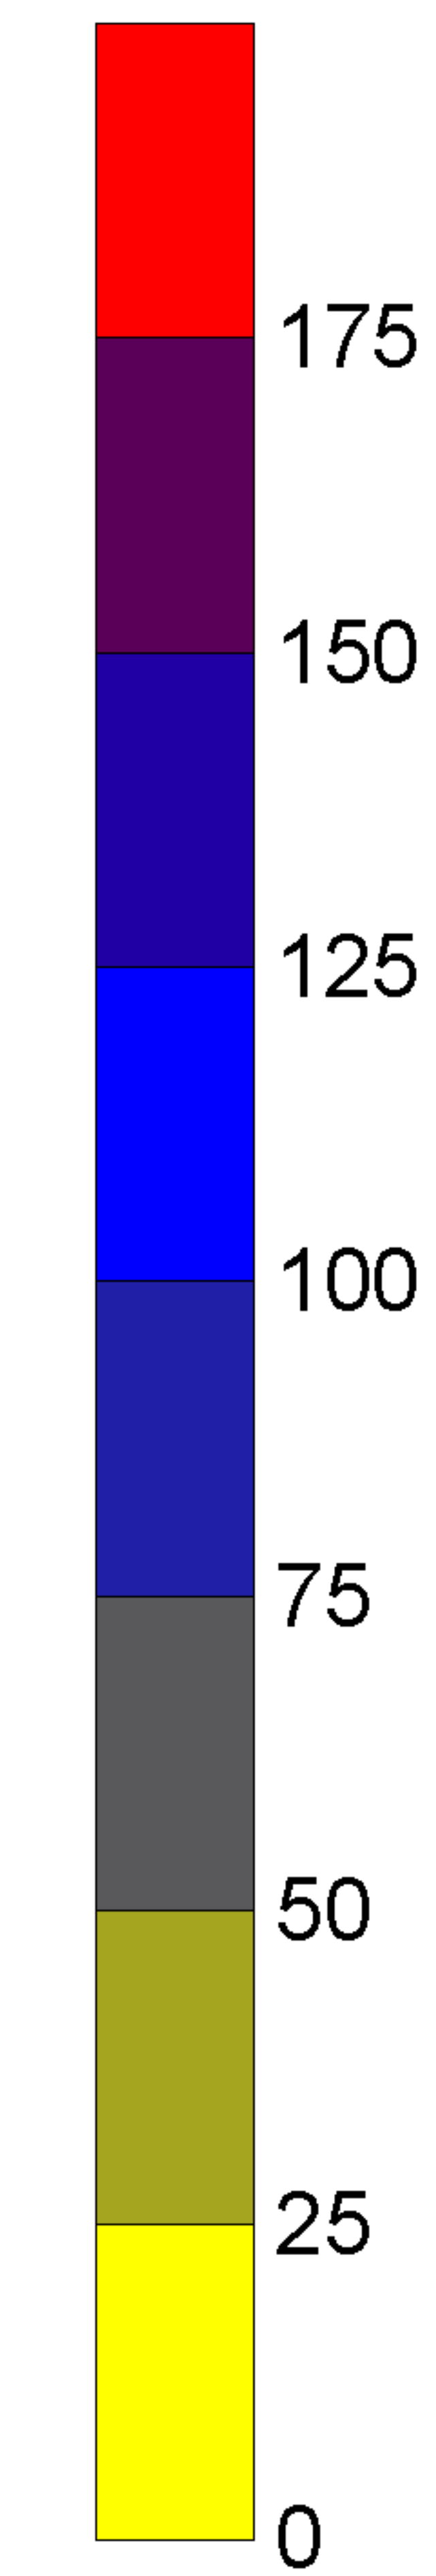

Alberta Environment and Parks

Precipitation Map

Contour Interval 25 mm

August 2015

01 August 2015

01 September 2015

Roads

Distance in Kilometers

Map Scale 1: 5 Million