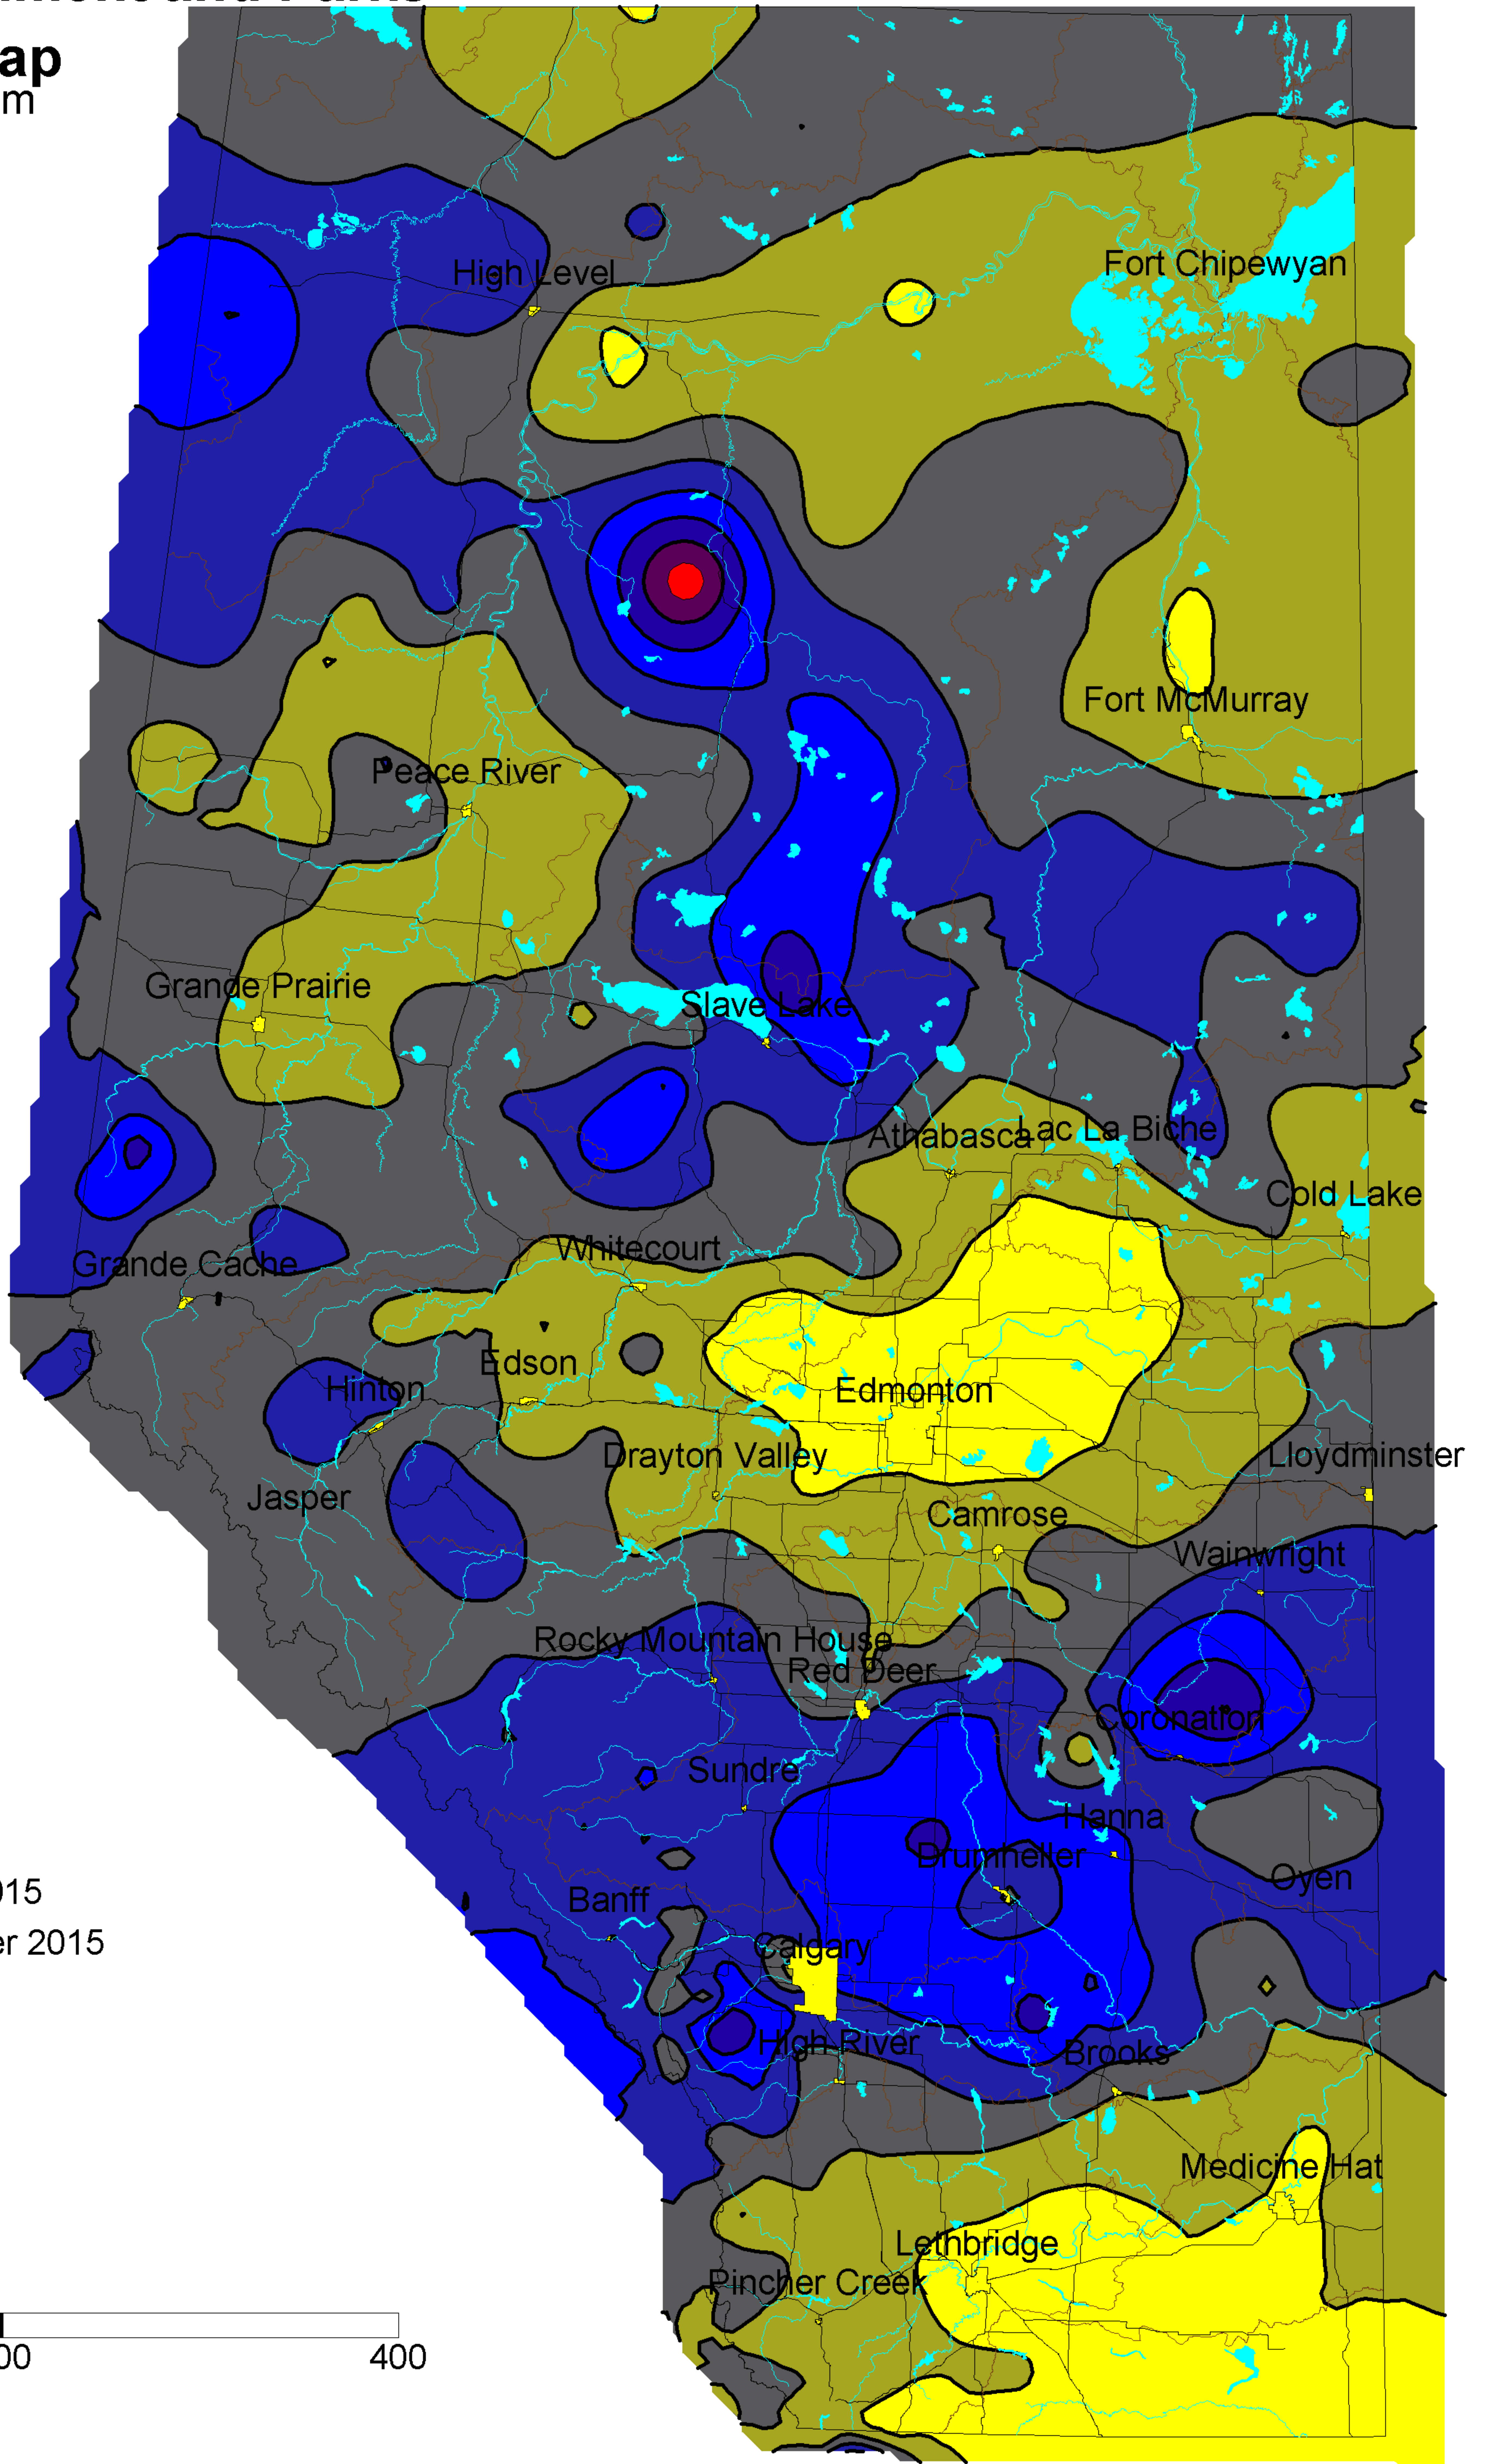

Alberta Environment and Parks

Precipitation Map

Contour Interval 25 mm

August 2015

01 August 2015

01 September 2015

Roads

Distance in Kilometers

Map Scale 1: 5 Million