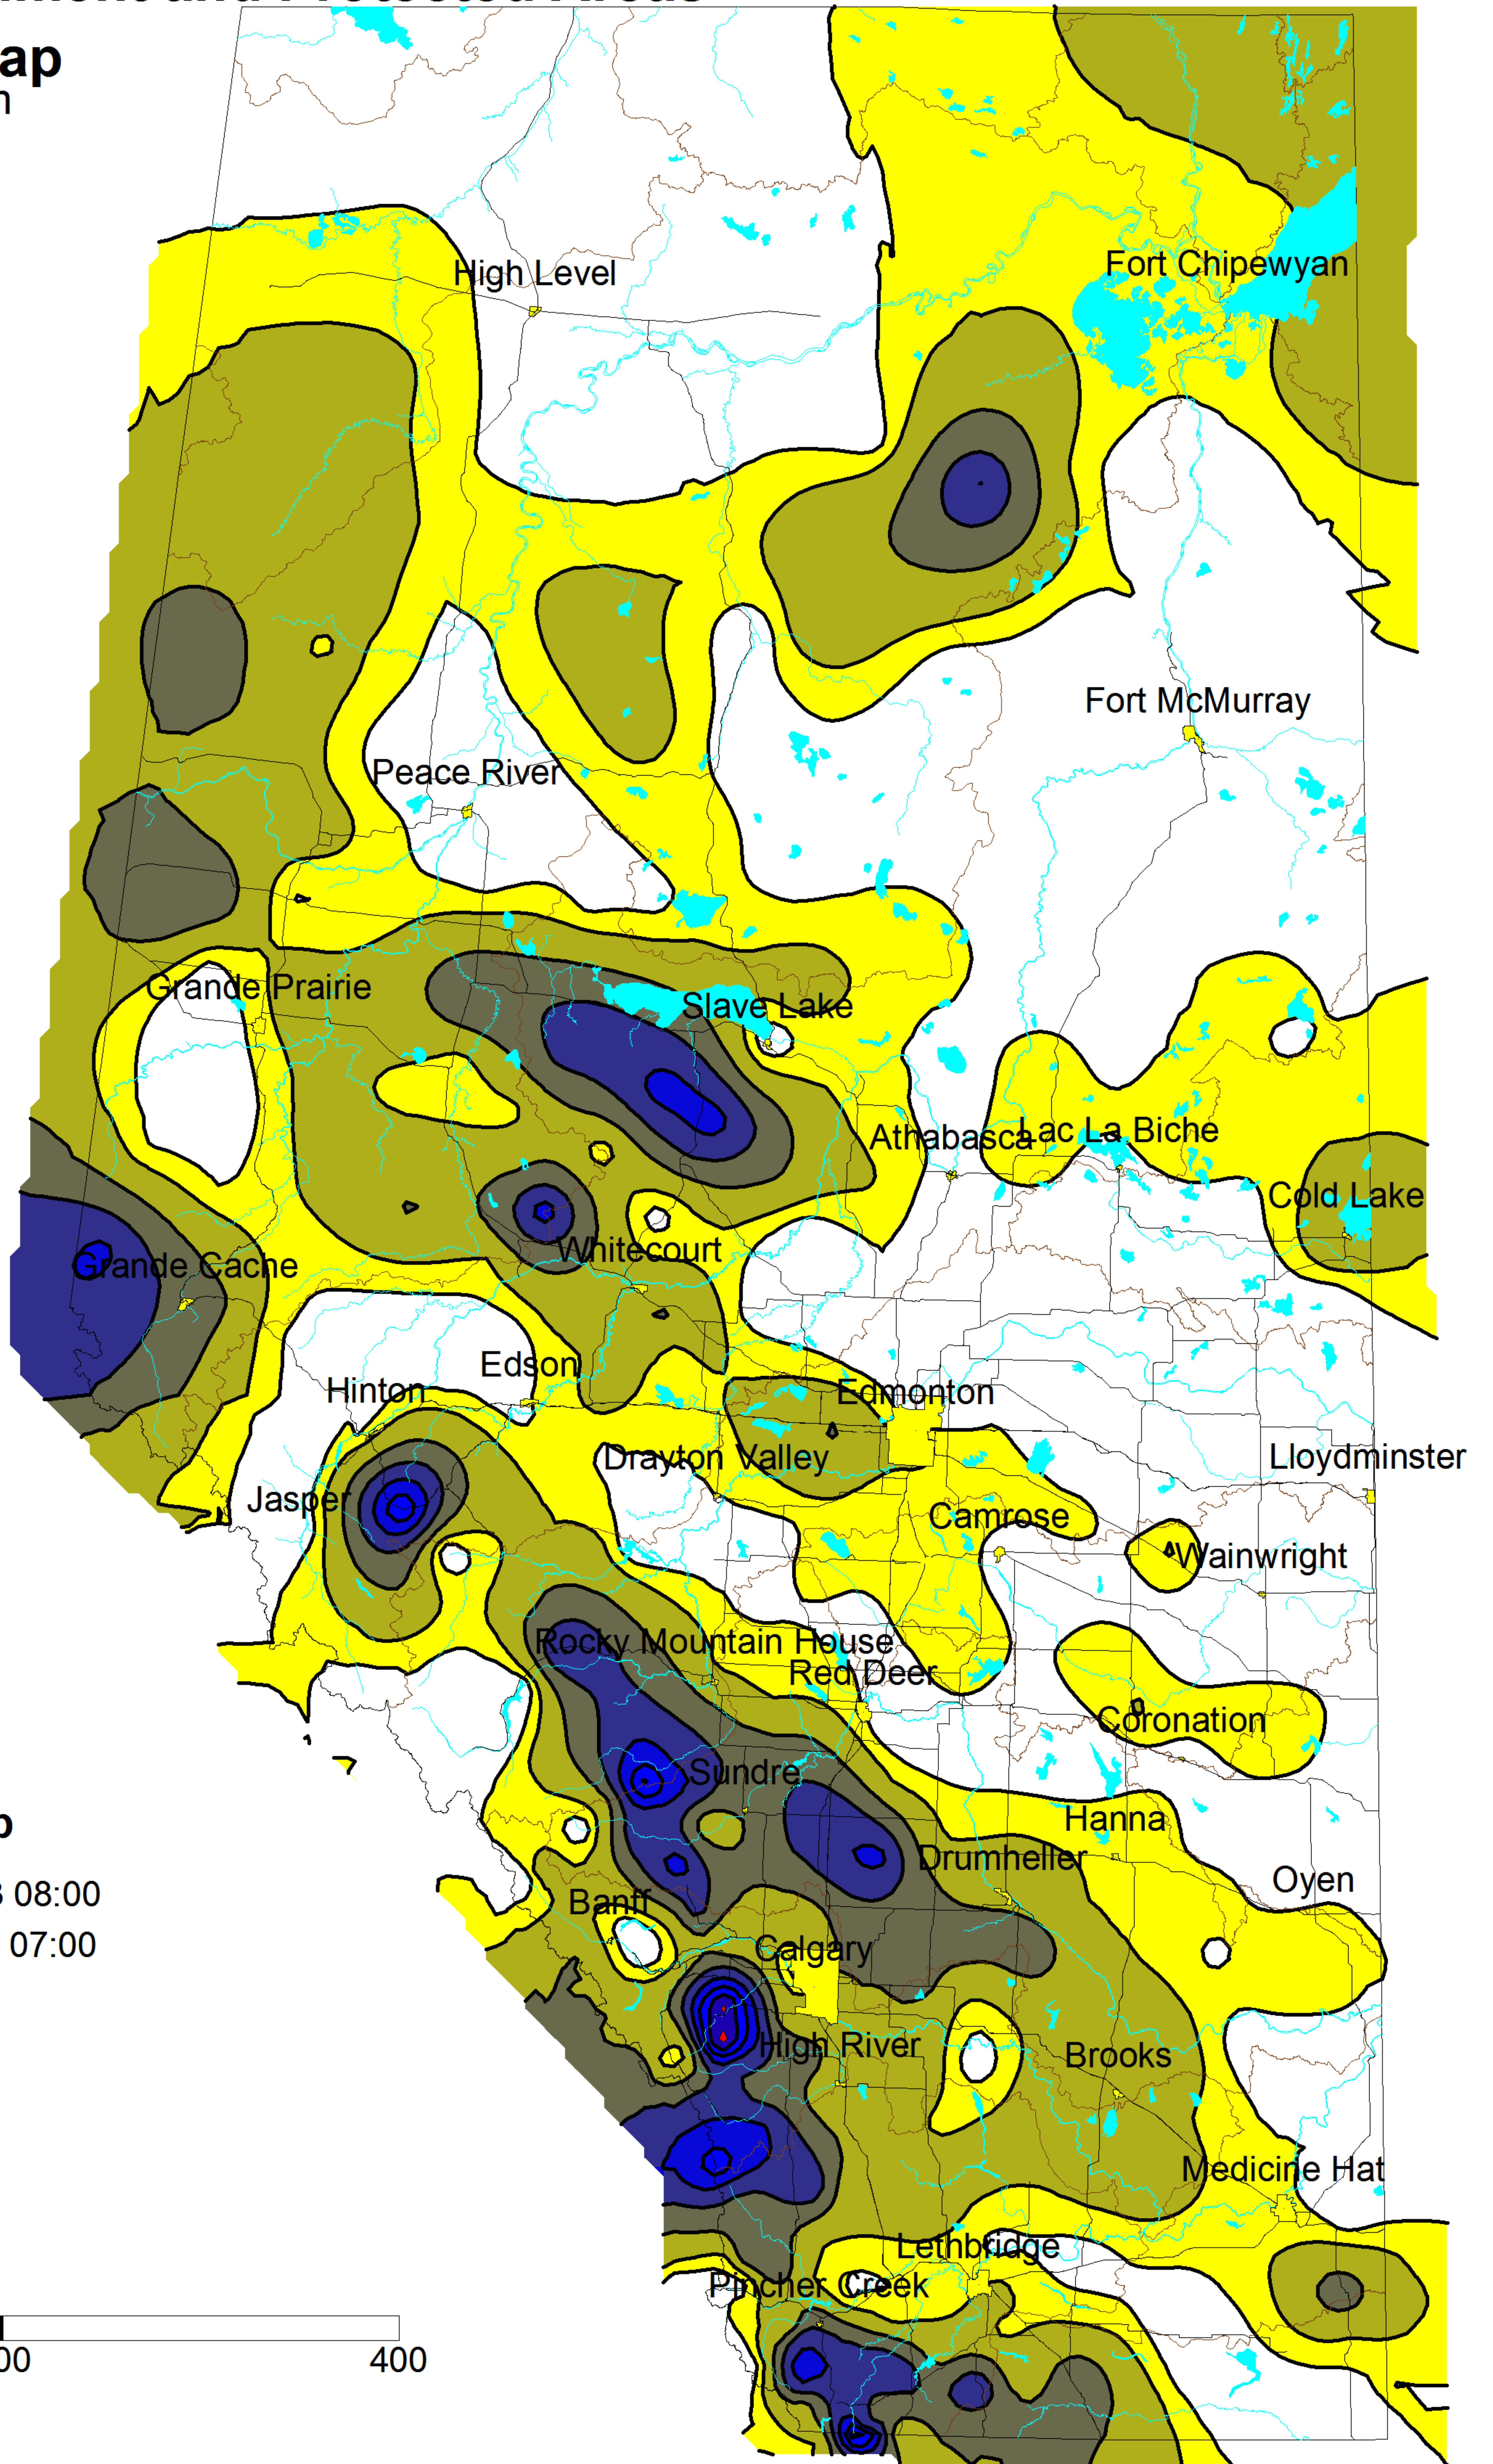

Alberta Environment and Protected Areas

Precipitation Map

Contour Interval 2 mm

Kriging Contour Map

167 26 April 2023 08:00
03 May 2023 07:00

- Cities
- Rivers
- Basins
- Lakes

Roads

Distance in Kilometers

Map Scale 1: 5 Million