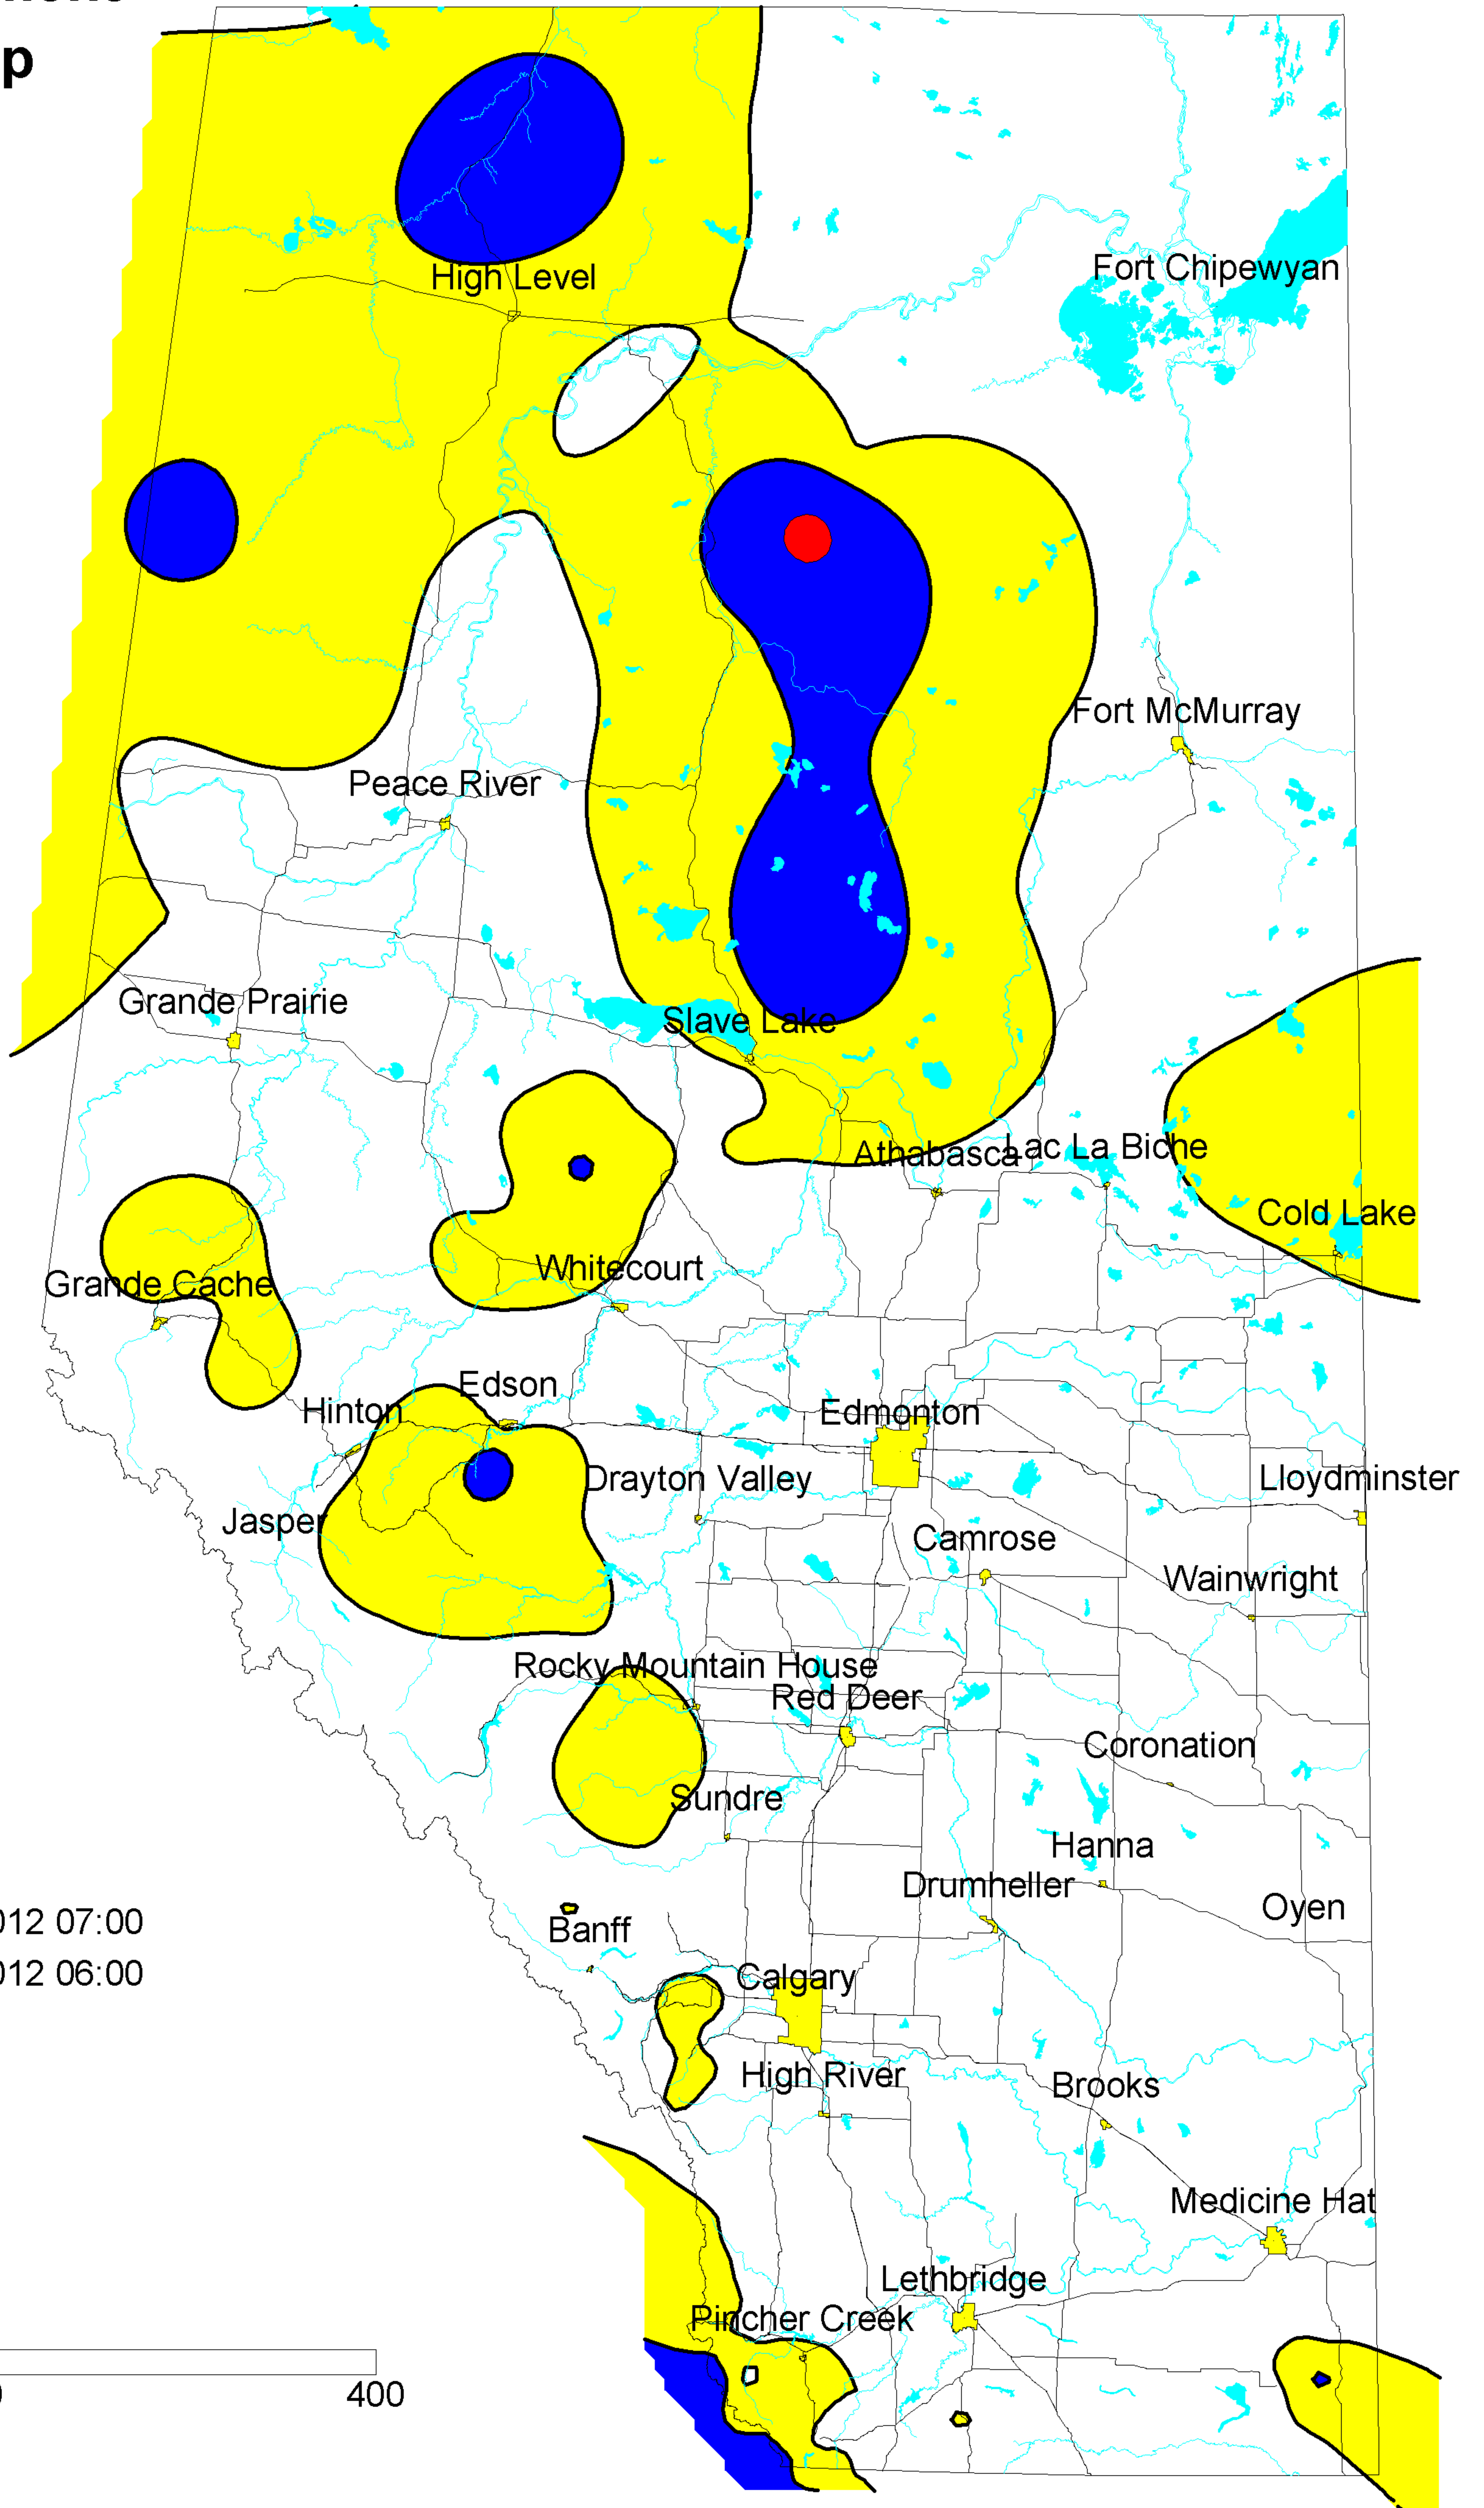

Alberta Environment

Precipitation Map

Contour Interval 5 mm

Kriging Contour Map

167 01 February 2012 07:00
08 February 2012 06:00

- Cities 
- Rivers 
- Lakes 
- Roads 

Distance in Kilometers

Map Scale 1: 5 Million