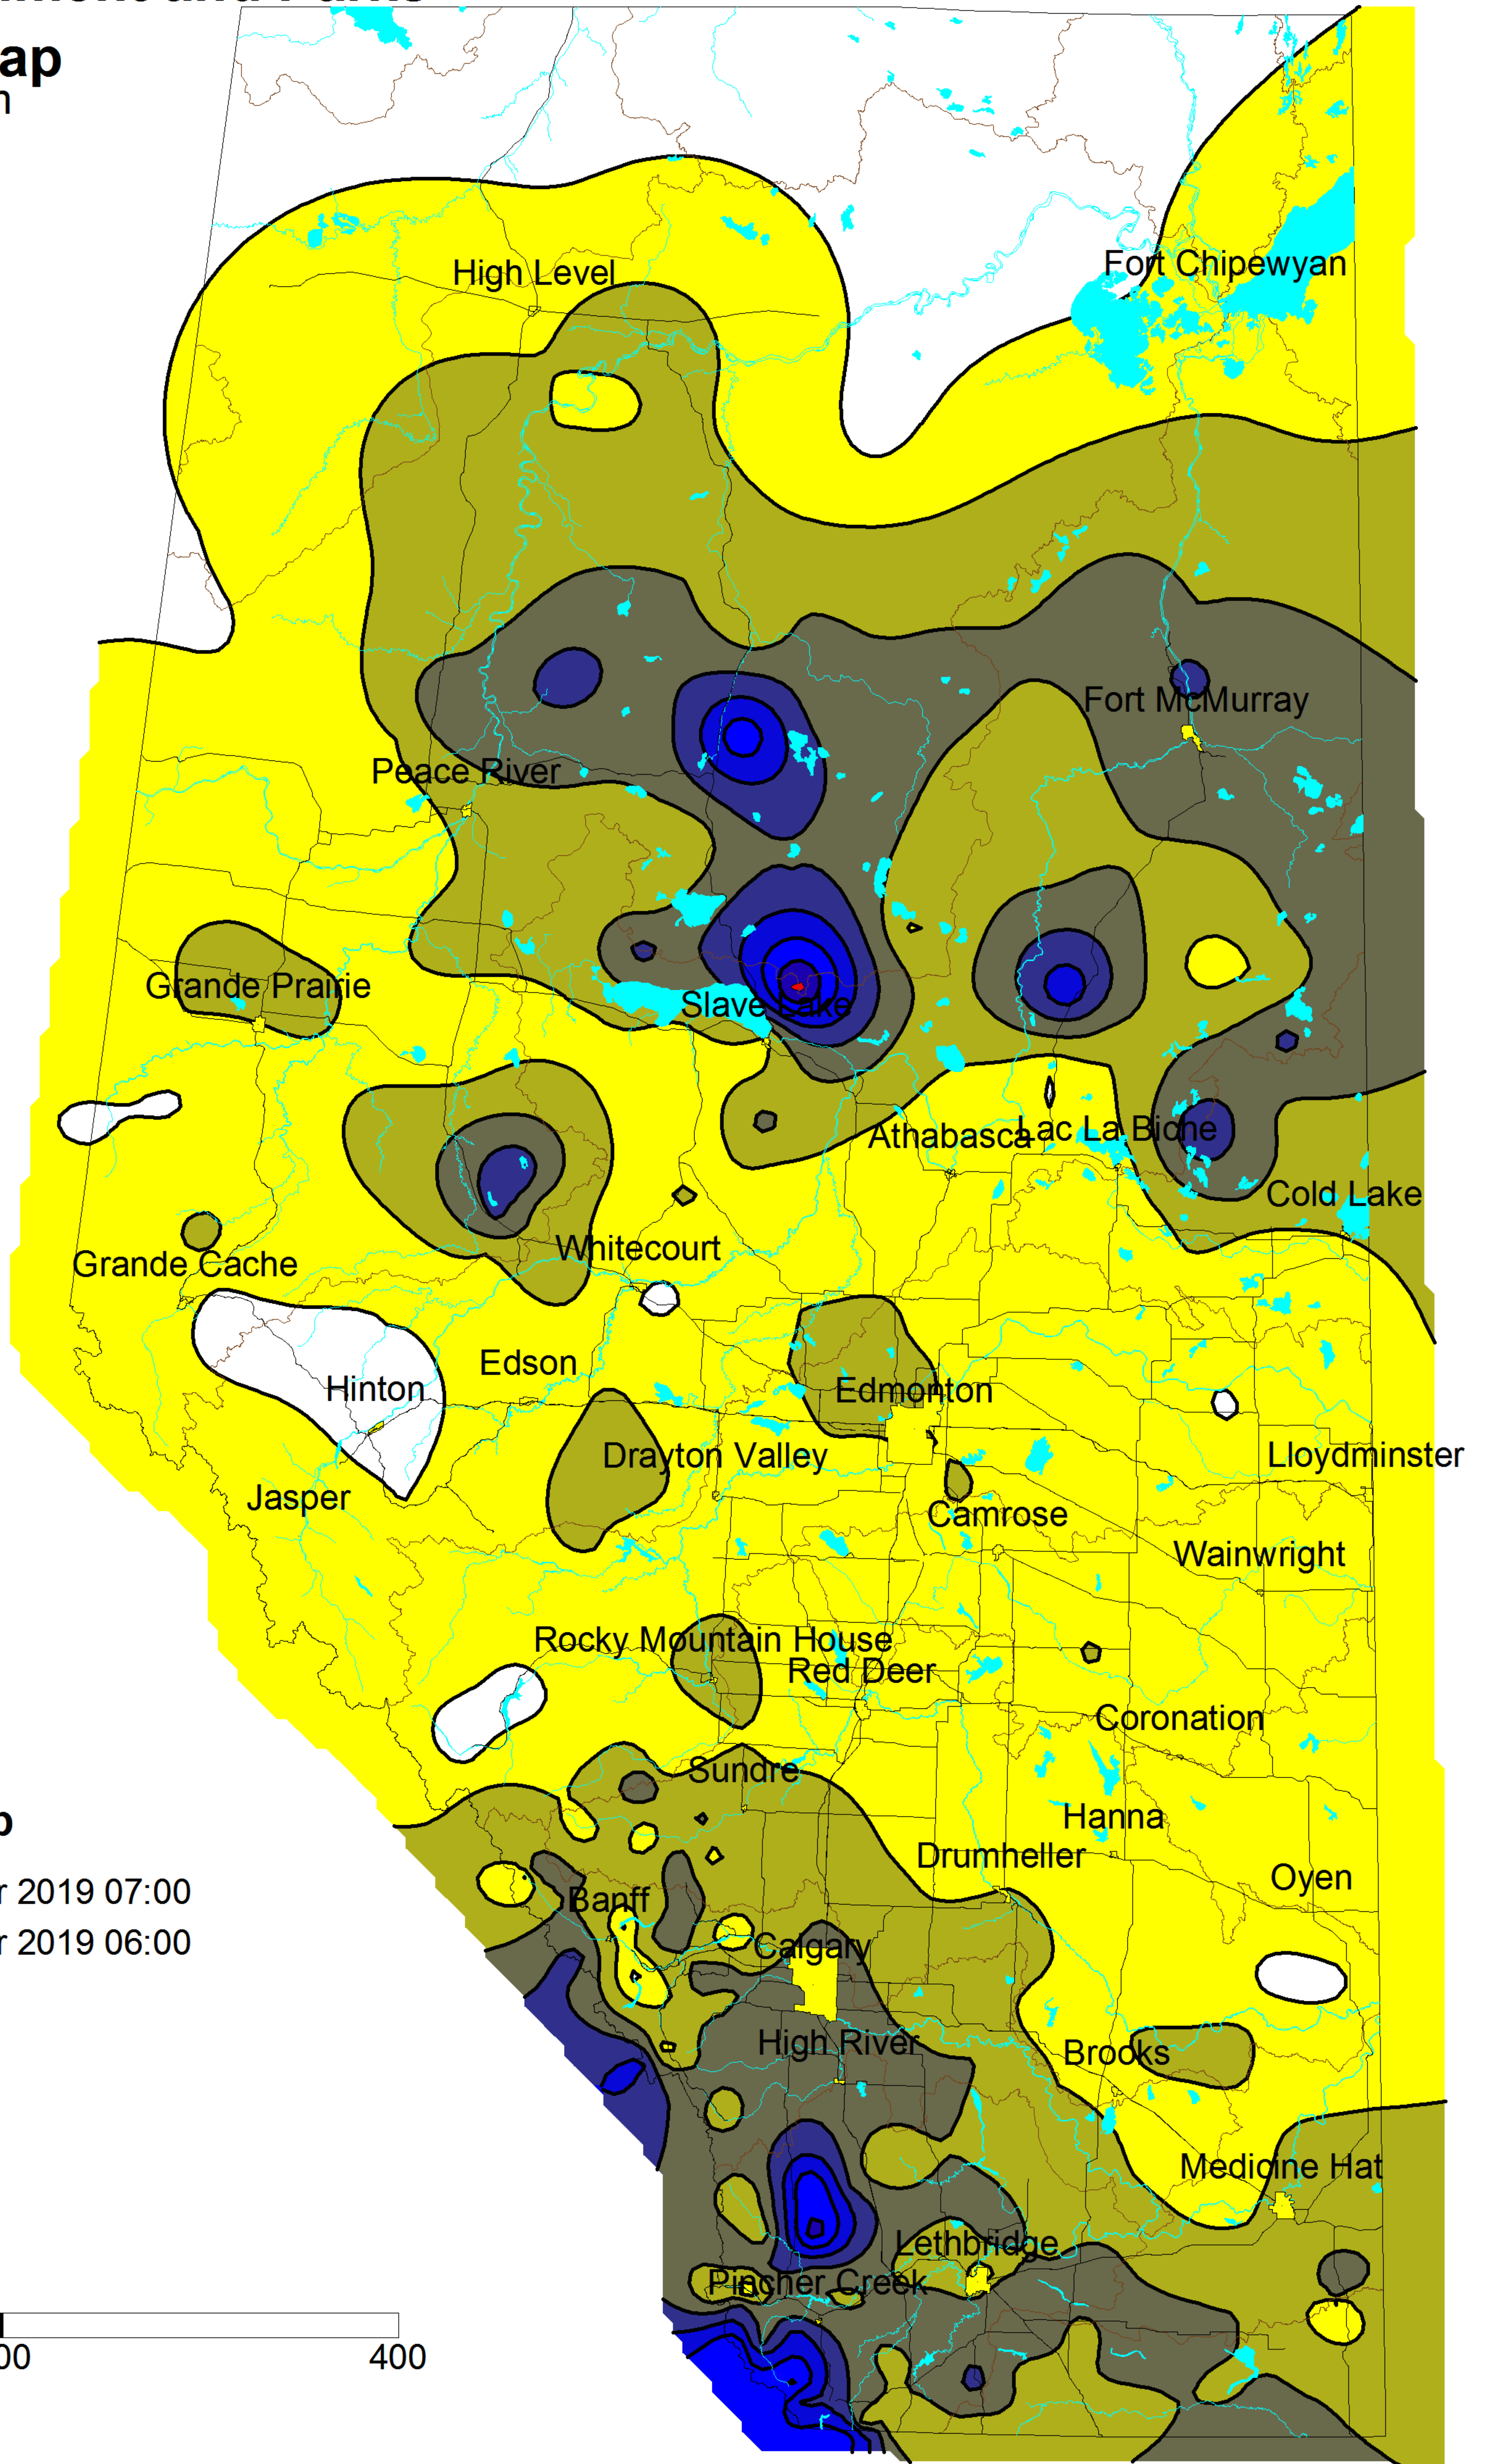

Alberta Environment and Parks

Precipitation Map

Contour Interval 5 mm

Kriging Contour Map

167 14 November 2019 07:00
21 November 2019 06:00

Cities
Rivers
Basins
Lakes

Roads

Distance in Kilometers

Map Scale 1: 5 Million